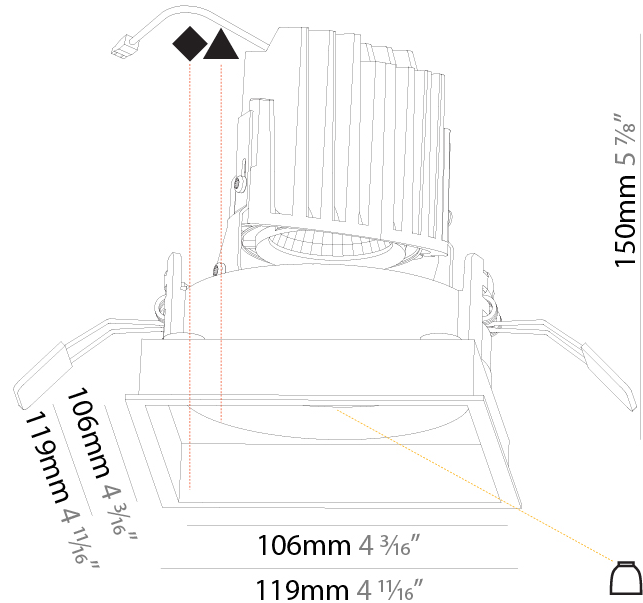

GENERAL

Series: Bioniq
Subseries: Bioniq Square Deep
Brand: Prolicht
Division: Architectural
Mounting Type: Recessed
Mounting Location: Ceiling
Subcategory: Downlight

PHYSICAL

Shape: Square
Length (mm): 119
Length (in): 4 11/16
Width (mm): 119
Width (in): 4 11/16
Depth (mm): 150
Depth (in): 5 7/8
Ceiling Thickness (mm): 10 / 12.5 / 15
Ceiling Thickness (in): 3/8 or 1/2 or 9/16
Min. Recessing Depth (mm): 170
Min. Recessing Depth (in): 6 11/16
Light Distribution: Downlight
Weight (kg): 0.592
Weight (lbs): 1.31
Fixture Finish: SSR / BKV / CWI / CRY / HAB / UFT / ITA / RUA / FTG / MYG / LOD / PUS / FRO / FUP / KIA / POP / BLS / SPG / MEY / GOH / GUM / CHC / COM / ABZ / JAG / OBR / MOS / ROR
Fixture Material: Aluminum Die Cast
Cut-out Measurements: 114mm / 4 1/2" x 114mm / 4 1/2"

ELECTRICAL

Lamp Type: LED (Zhaga Standard)
Total Output Wattage (W): 15
Dimming: Dali Dimming
Driver Included: No
Driver Location: Recessed Housing
Driver Type: Constant Current 120Vac
Housing: See components
Input Voltage (V): 120
Constant Current (MA): 350

LED

Number of LEDs: 1
Color Temperature (°K): Warm Dim
Max. Delivered Lumen (lm): 760
Nominal Lumen (lm): 1140
CRI: >90 CRI
Lamp Life (hrs): 50000

OPTICAL

Reflector°: 20 / 40 / 60
Adjustability: Rotational 355°; Tilt 30°

RATINGS AND CERTIFICATIONS

Certified By: Certified for North American Standards
IP rating: IP20