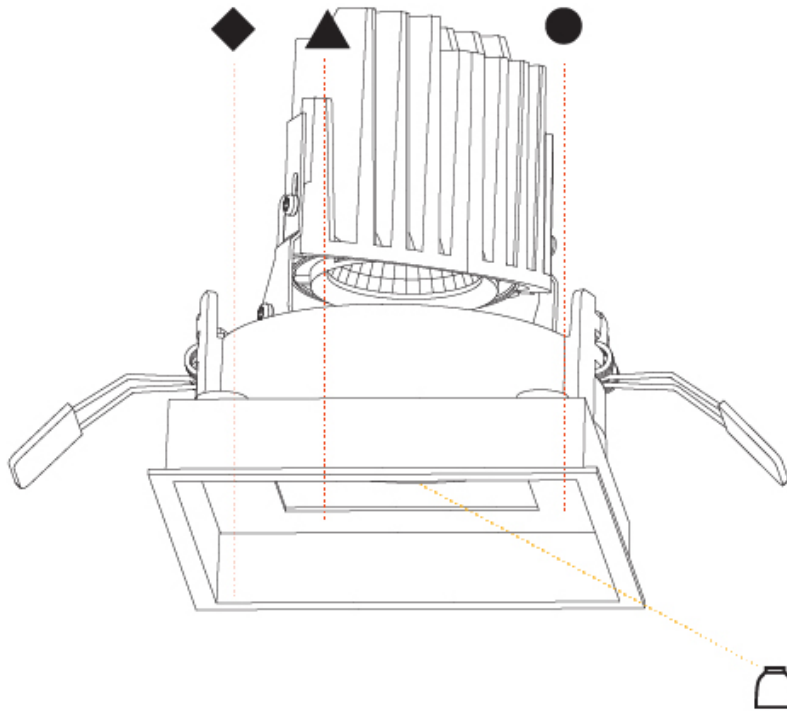

BIONIQ SQUARE DEEP COMFORT RECESSED

A35553-

PROJECT

TYPE

SPECIFIER

QUANTITY

DATE

A