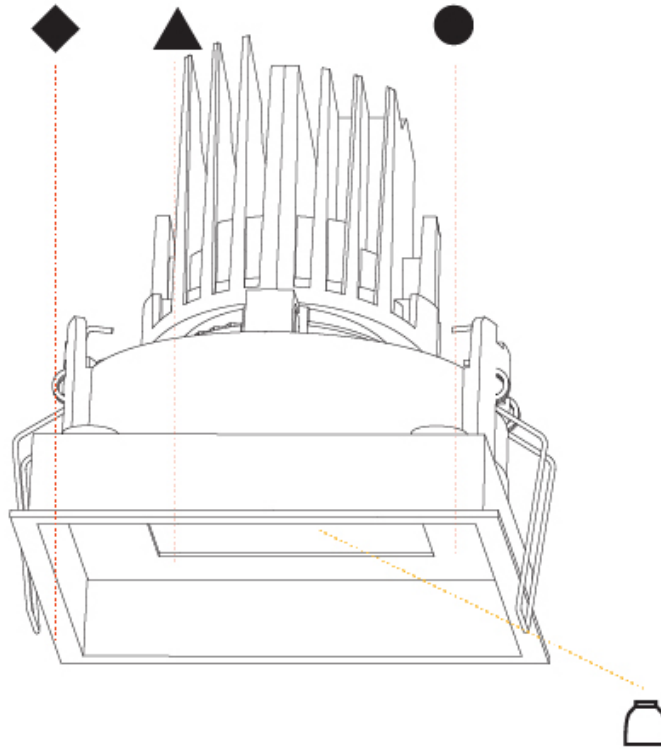

BIONIQ SQUARE ADJUSTABLE COMFORT RECESSED

A35551-

PROJECT

TYPE

SPECIFIER

QUANTITY

DATE

A